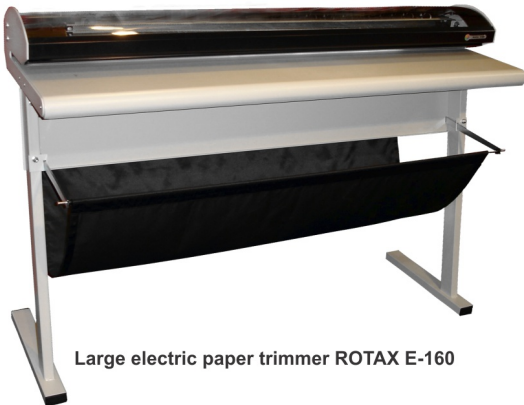

- BLUEPRINT TRIMMERS - > ELECTRIC LARGE PAPER TRIMMER ROTAX EL-160

ELECTRIC LARGE PAPER TRIMMER ROTAX EL-160

Large electric paper trimmer ROTAX E-160

Model : -
FOR CUTTING QUICKLY AND EFFORTLESSLY LARGE
FORMAT DOCUMENTS UP TO 160CM