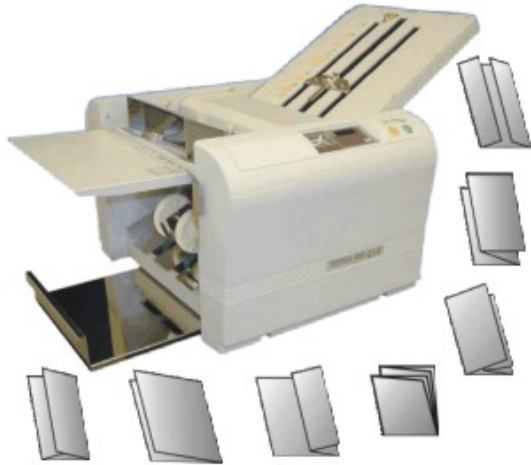

PF-215 PAPER FOLDING MACHINE

Model : -

WITH HIGH CAPACITY FEEDING TRAY

The PF-215 paper folding machine has a 450 (80gr) sheet feeder capacity.

It is very easy to use and very strong.

7 different foldings are possible as illustrated on the picture.

Crossfolds are made by two throughputs (option).

NEW : Modèl PF-215 GL is suitable for glossy paper.

Speed : up to 8000 A4 sheets / h.

Paper sizes : A5 to A3 sizes (91x128mm to 297x432mm).

Paper thickness : 45 to 140gr.

Sheet feeder load capacity : 450 sheets (80gr paper).

One or two folds by throughput.

Skew correcting device. Up to A3 size paper.

Error detection with acoustic signal.

Programmable counter

Regular folded documents stacking.

Weight net / gross : 24 / 38Kg.

Size while working (WxDxH) : 680x530x340mm.

Size while not in use (WxDxH) : 510x530x340mm.

Noise level : 78dB.

Very reliable, made in Japan.

Two years warranty.