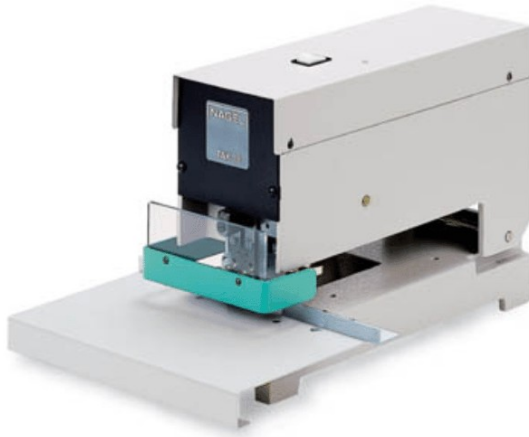

- ELECTRICAL STAPLERS - > ELECTRIC BLOC STAPLING MACHINE NAGEL TAK 18

ELECTRIC BLOC STAPLING MACHINE NAGEL TAK 18

Model : -

FOR PROFESSIONAL FLAT STAPLING UP TO 140 SHEETS

The NAGEL TAK 18 electrical stitching machine has a 14mm stapling capacity (140 sheets 80gr paper).

Operated by foot switch.

Adjustable depth throat : up to 30mm.

Staples : 50/6 50/8 50/10 50/12 50/13 50/15 50/18 et 50/20

Power supply : 230V 50Hz 120W.

Weight net / gross : 25 / 26Kg.

Size working / packed (HxWxD) : 32x34x53cm / 43x31x48cm.