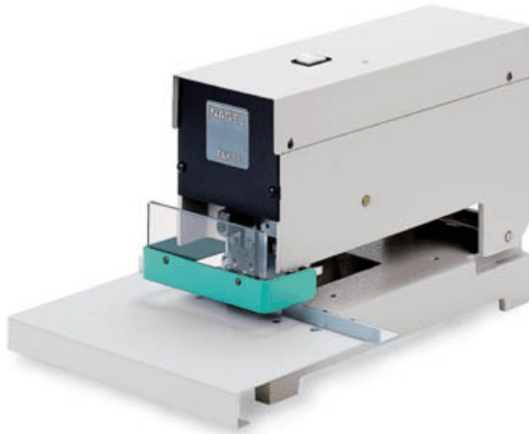

<br>- ELECTRICAL STAPLERS - > ELECTRICAL STAPLING MACHINE TAK 18

## ELECTRICAL STAPLING MACHINE TAK 18

Model : -

FOR PROFESSIONAL FLAT STAPLING UP TO 140 SHEETS

The NAGEL TAK 18 electrical stitching machine has a 14mm stapling capacity (140 sheets 80gr paper).

Operated by foot switch.

Adjustable depth throat : up to 30mm.

Staples : 50/6 50/8 50/10 50/12 50/13 50/15 50/18 et 50/20

Power supply : 230V 50Hz 120W.

Weight net / gross : 25 / 26Kg.

Size working / packed (HxWxD) : 32x34x53cm / 43x31x48cm.