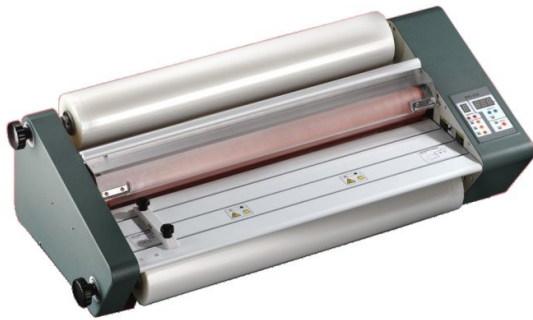

-ROLL LAMINATORS > ROLL LAMINATOR LINEA 650

ROLL LAMINATOR LINEA 650

Model : -

FOR CHEAP HOT LAMINATING UP TO 65CM WIDTH

The LINEA 650 roll fed laminator can laminate documents up to A1 size width (max. 650mm). The heating rollers are providing a perfect laminating quality. Adjustable temperature control (max. 140°C). Adjustable speed control. Anti-jam reverse switch. Attached safety shield. Film core size : 25mm. Dimensions (WXDXH) : 910X520X310mm. Net weight : 38Kg.