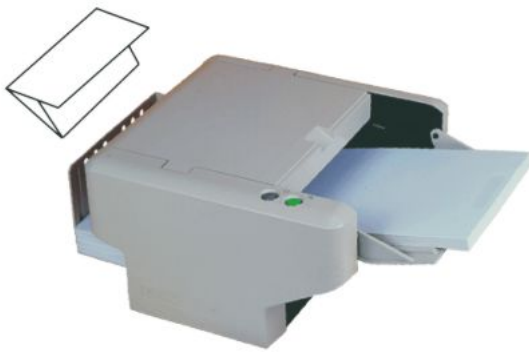

- USED MACHINES - > USED A4 PAER FOLDING MACHINE IDEAL 8300

USED A4 PAER FOLDING MACHINE IDEAL 8300

Model : -

EASY TO OPERATE AND VERY FAST PAPER FOLDER

SECOND HAND MACHINE COMPLETELY REVIEWED
299 EUR ex. VAT (361.79 EUR incl. VAT)

A4 paper folder. Just put the paper in and press the start button. Takes up little space. Folds a standard letter-fold (u-fold). Fast, feeds 270 sheets per minute. For paper qualities 60-130 g/sqm. Feeder capacity : 300 sheets 80g/sqm paper. No paper fanning required. The IDEAL 8300 is the most easy to use paper folding machine