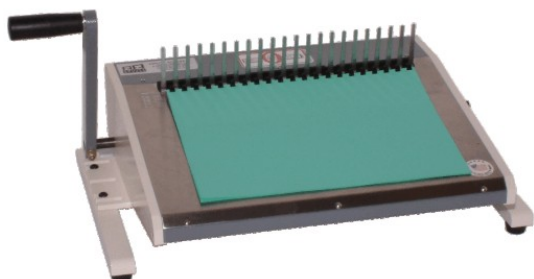

-RING BINDING > plastic combs > RHIN-O-TUFF HD 4470

## RHIN-O-TUFF HD 4470

Model : -  
PVC BINDING COMBS OPENER

For opening and closing of PVC binding combs. Allows to insert sheets in the combs. The lever can be either mounted left or right. An adjustable opening limitation device allows to open the same combs sizes very quickly in the right position.