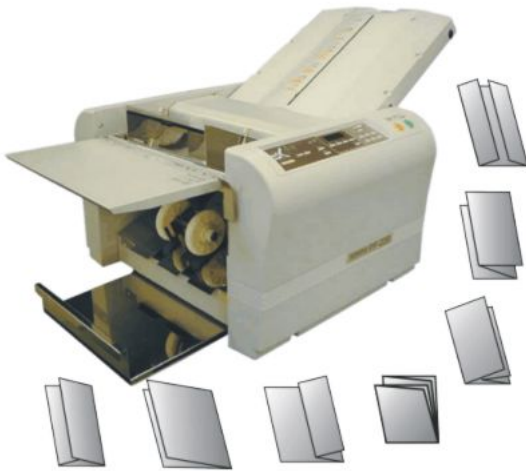

- OFFICE FOLDING MACHINES - > PF-220 PAPER FOLDING MACHINE

PF-220 PAPER FOLDING MACHINE

Model : -

AUTOMATIC FOLDING TRAYS ADJUSTMENT

Paper folding machine with push button auto set-up. Simple to use. Automatic paper sizes recognition. Feed table holds approx 400 sheets paper. Auto feed. Skew correcting device. Up to A3 size paper. Sound reducing fold plate hoods. Counter with 4 digit add or subtract. Ideal for batching. Error detection with jam map. 5 speed settings. 10,000 sheets per hour (A4 single fold). Optional perforating unit. Weight : 33,5Kg. Size while working (WXDXH) : 870X530X520mm. Size while not in use (WXDXH) : 660X530X520mm. Very reliable, made in Japan. Two years warranty.