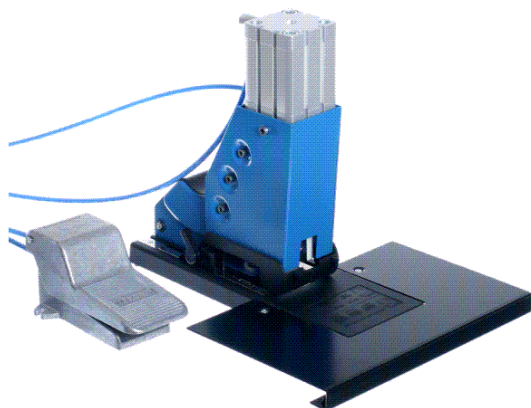

-ELECTRICAL STAPLERS > SKRE 117-120 PNEUMATIC stapling machine

## SKRE 117-120 PNEUMATIC stapling machine

Model : -

HIGH CAPACITY

Very fast pneumatic stapling machine. Stitching capacity : up to 170 sheets 80gr paper. Foot switch. Uses staples 23/8 23/10 23/12 23/13 23/15 23/20 50/8 50/10 50/12 50/15 50/17 50/20. 6 Bar compressor needed (not included).