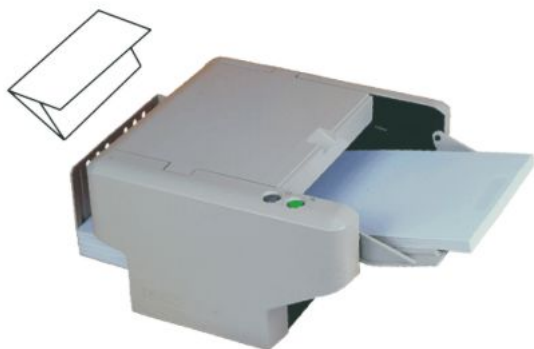

-OFFICE FOLDING MACHINES > IDEAL 8300 PAPER FOLDING MACHINE

IDEAL 8300 PAPER FOLDING MACHINE

Model : -

EASY TO OPERATE AND VERY FAST

A4 paper folder. Just put the paper in and press the start button. Takes up little space. Folds a standard letter-fold (u-fold). Fast, feeds 270 sheets per minute. For paper qualities 60-130 g/sqm. Feeder capacity : 300 sheets 80g/sqm paper. No paper fanning required. The IDEAL 8300 is the most easy to use paper folding machine